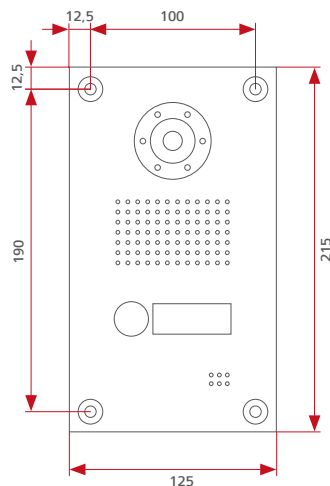

Features

1. Doorbell is signalled to the smartphone or tablet (sound and push message)
   - Live view and two-way communication
   - Two-way communication in excellent sound quality
   - Door opening and light with the touch of a fingertip
   - History of the last 20 visitors (image, date and time)
   - Works on the local network (LAN), internet (WAN) or UMTS without range limit. You can use a standard smartphone or tablet as the terminal device.
2. The following platforms are currently supported:
3. iOS 5 and later, iPhone 4S and later, iPad 2 and later
   - Android 4 and later, smartphones and tablets with Dual-Core processor with at least 1.2GHz

The terminal device can be used as indoor unit mounted to the wall.

- Axis camera, a crystal clear live colour image
- one call button and indicator plate (Lighting by maintenance-free LEDs)
- loudspeaker and microphone

Front