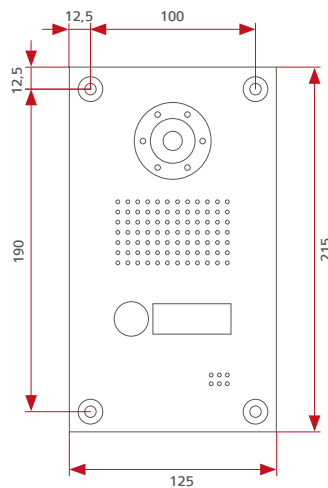

- Axis camera, a crystal clear live colour image
- one call button and indicator plate (Lighting by maintenance-free LEDs)
- loudspeaker and microphone

Front

Rear section of casing