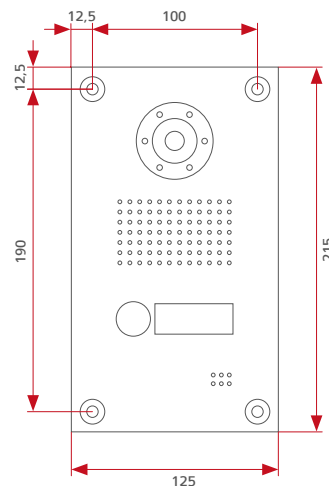

- Axis camera, a crystal clear live colour image
- one call button and indicator plate (Lighting by maintenance-free LEDs)
- loudspeaker and microphone

Front

Rear section of casing