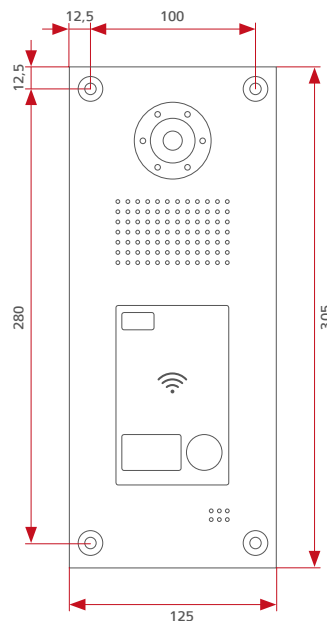

- Axis camera, a crystal clear live colour image
- one call button and indicator plate (Lighting by maintenance-free LEDs)
- RFID card reader for up to 200 members
- loudspeaker and microphone

Front

Rear section of casing