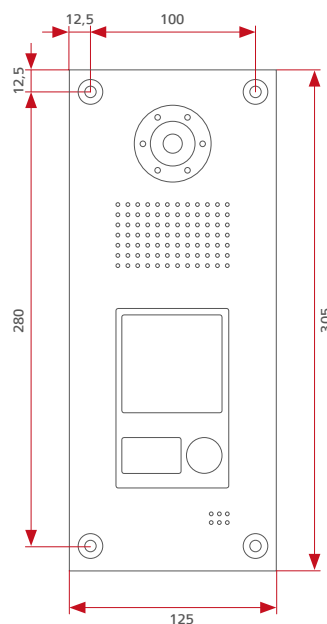

Features

1. Doorbell is signalled to the smartphone or tablet (sound and push message)
   - Live view and two-way communication
   - Two-way communication in excellent sound quality
   - Door opening and light with the touch of a fingertip
   - History of the last 20 visitors (image, date and time)
   - Works on the local network (LAN), internet (WAN) or UMTS without range limit. You can use a standard smartphone or tablet as the terminal device.
2. The following platforms are currently supported:
3. iOS 5 and later, iPhone 4S and later, iPad 2 and later
   - Android 4 and later, smartphones and tablets with Dual-Core processor with at least 1.2GHz

The terminal device can be used as indoor unit mounted to the wall.

- Axis camera, a crystal clear live colour image
- one call button and indicator plate
- large indicator plate (Lighting by maintenance-free LEDs)
- loudspeaker and microphone

Front