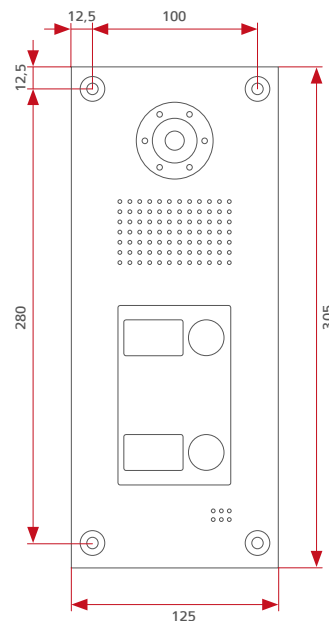

- Axis camera, a crystal clear live colour image
- two call buttons and indicator plates (Lighting by maintenance-free LEDs)
- loudspeaker and microphone

Front

Rear section of casing