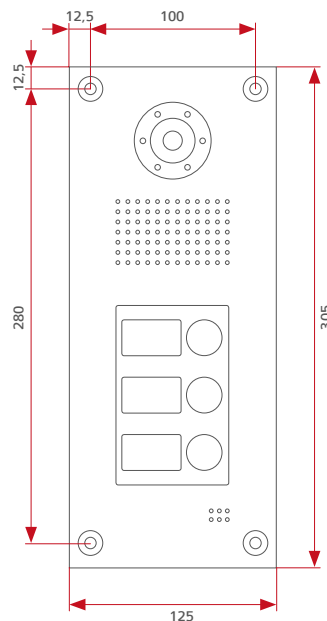

The terminal device can be used as indoor unit mounted to the wall.

- Axis camera, a crystal clear live colour image
- three call buttons and indicator plates (Lighting by maintenance-free LEDs)
- loudspeaker and microphone

Front

Rear section of casing