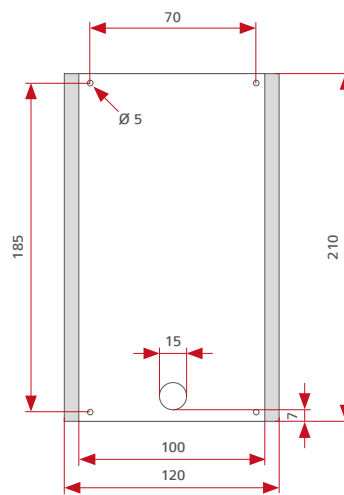

myi0100

Features

- For surface-mounted installation
- Appropriate to:
 myi0001
 myi0002
 myi0003
 myi0004

Back

Side

Bottom / top