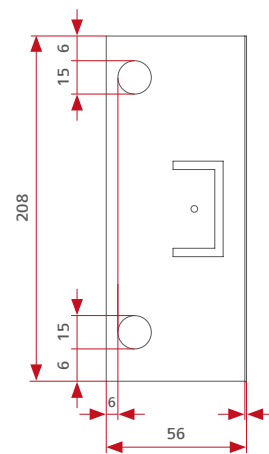

Features

- For flush-mounted installation
- Appropriate to:
 myi0001
 myi0002
 myi0003
 myi0004

Front

Side

Bottom / top