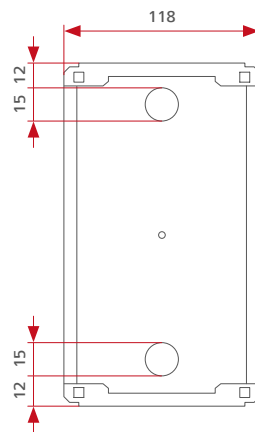

Features

- For flush-mounted installation
- Appropriate to:
 myi0001
 myi0002
 myi0003
 myi0004

Front

Side

Bottom / top