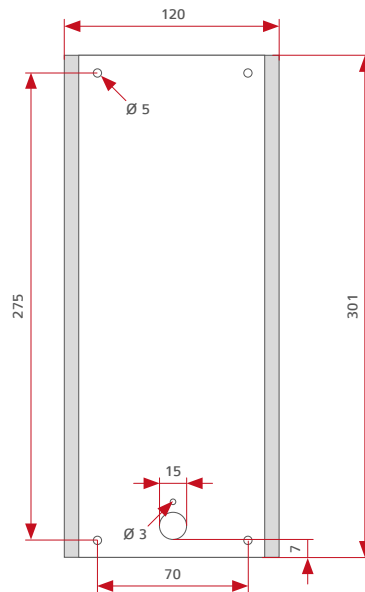

Features

- For surface-mounted installation
- Appropriate to:
myi0007 bis myi0038

Back

Side

Bottom / top