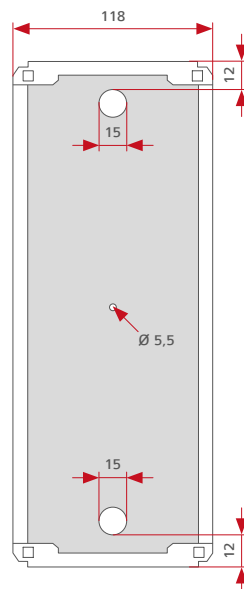

Features

- For flush-mounted installation
- Appropriate to:
myi0007 bis myi0038

Front

Side

Bottom / top