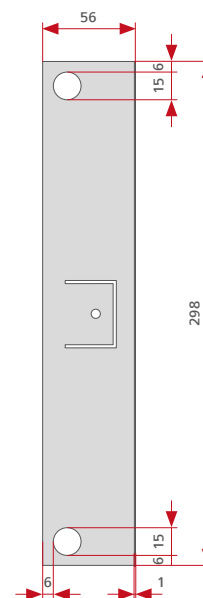

Features

- For flush-mounted installation
- Appropriate to:
myi0007 bis myi0038

Front

Side

Bottom / top